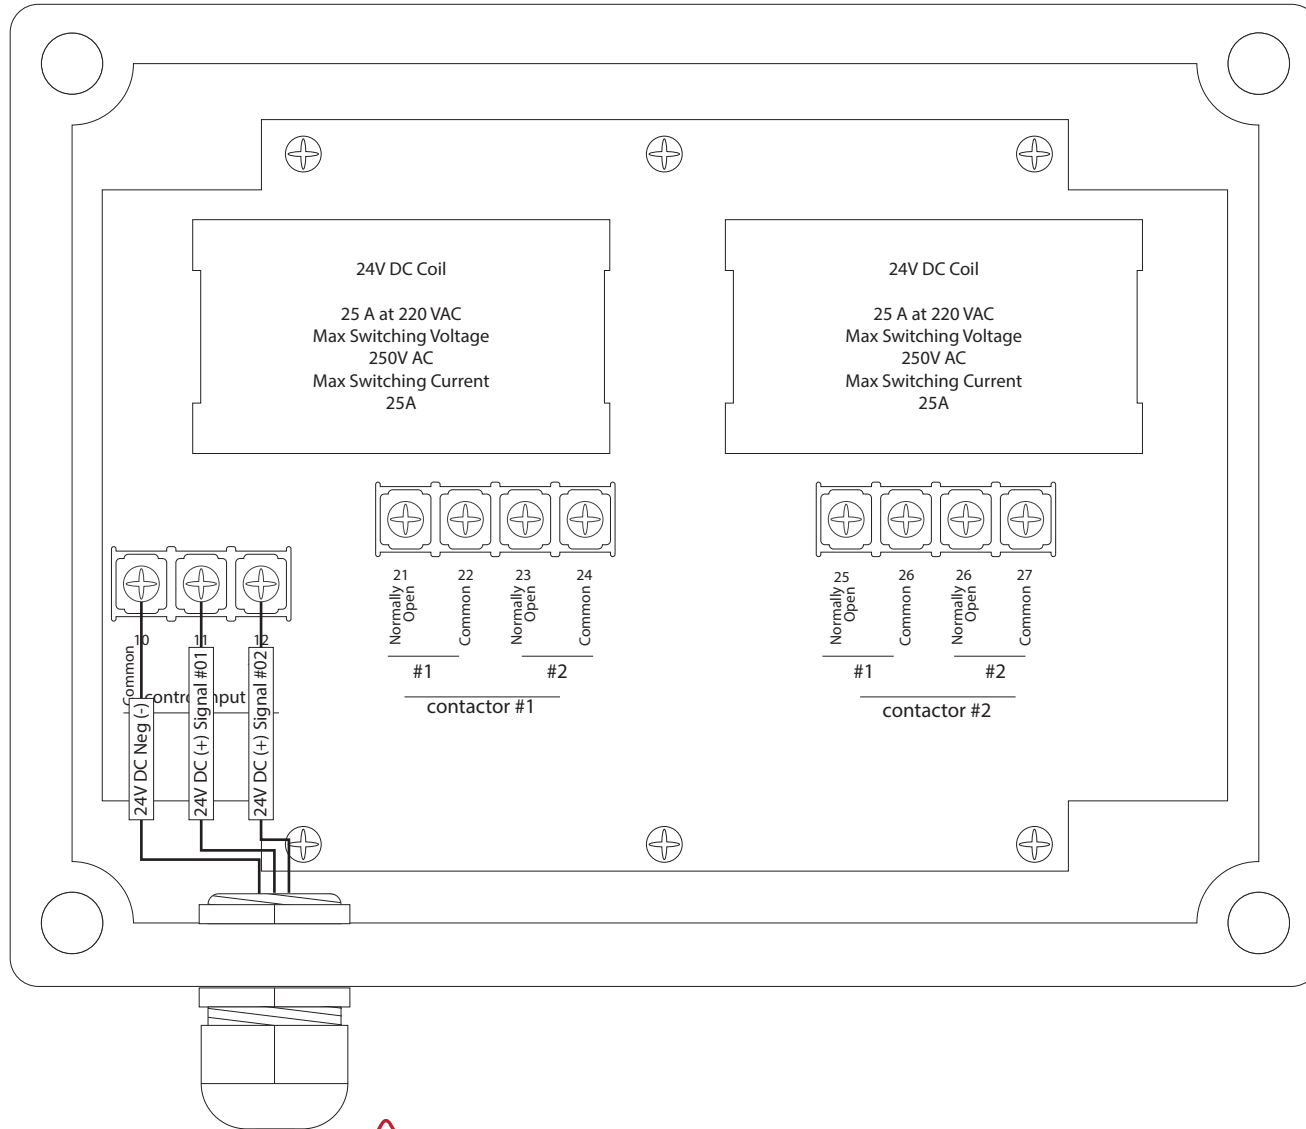

### 42-CB4 Control Input Wiring Diagram

Signal from Environmental Control

***"All Electrical Connections Must Be Made by a Licensed Electrician and in Accordance with State and Local Codes."***